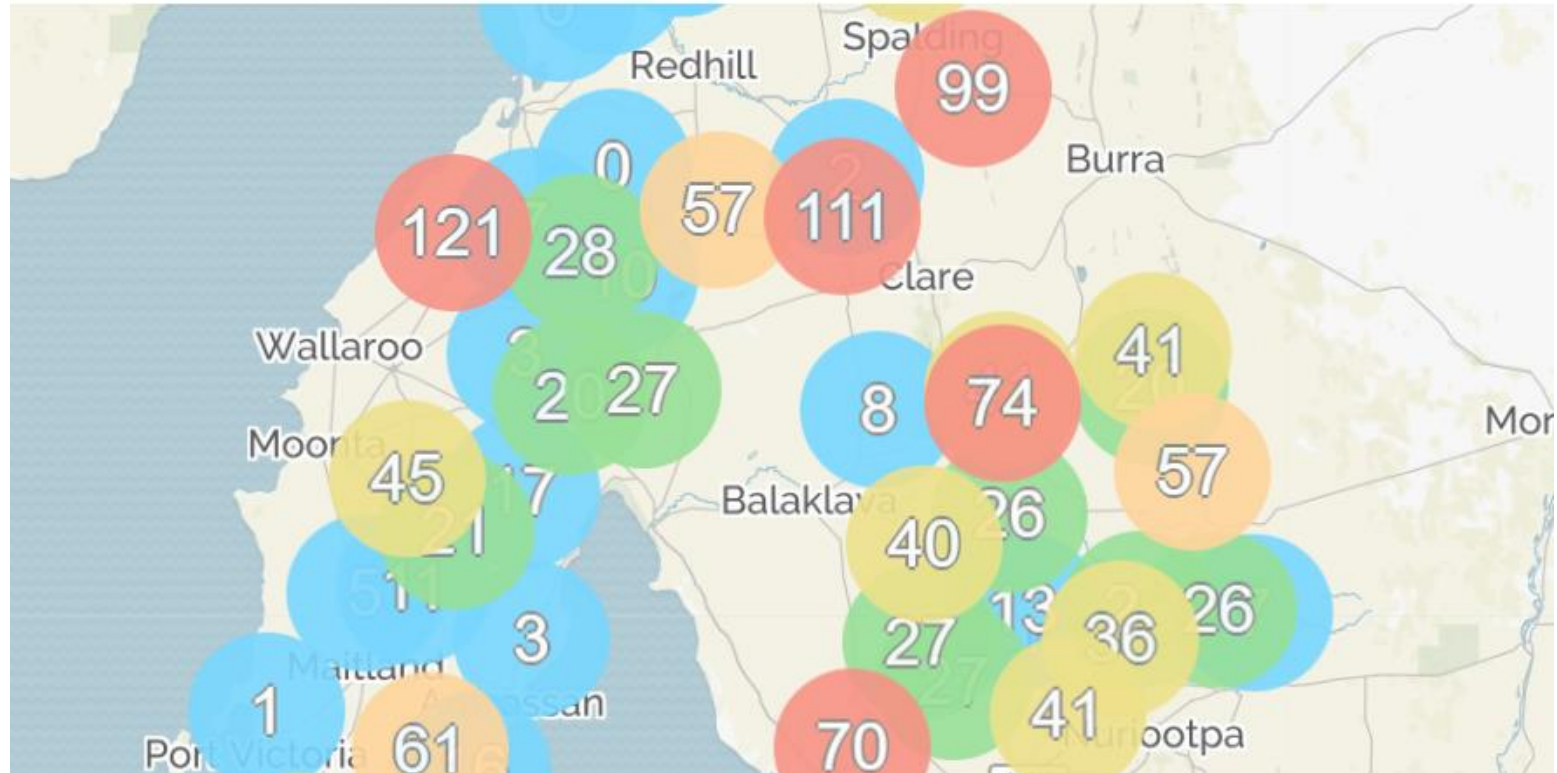

# Area-wide overview

Population overview, accumulated pest pressure, trends,...

# Area-wide overview – network density map

# Area-wide network health

Signal strength, battery status, battery trends, picture sending status,...