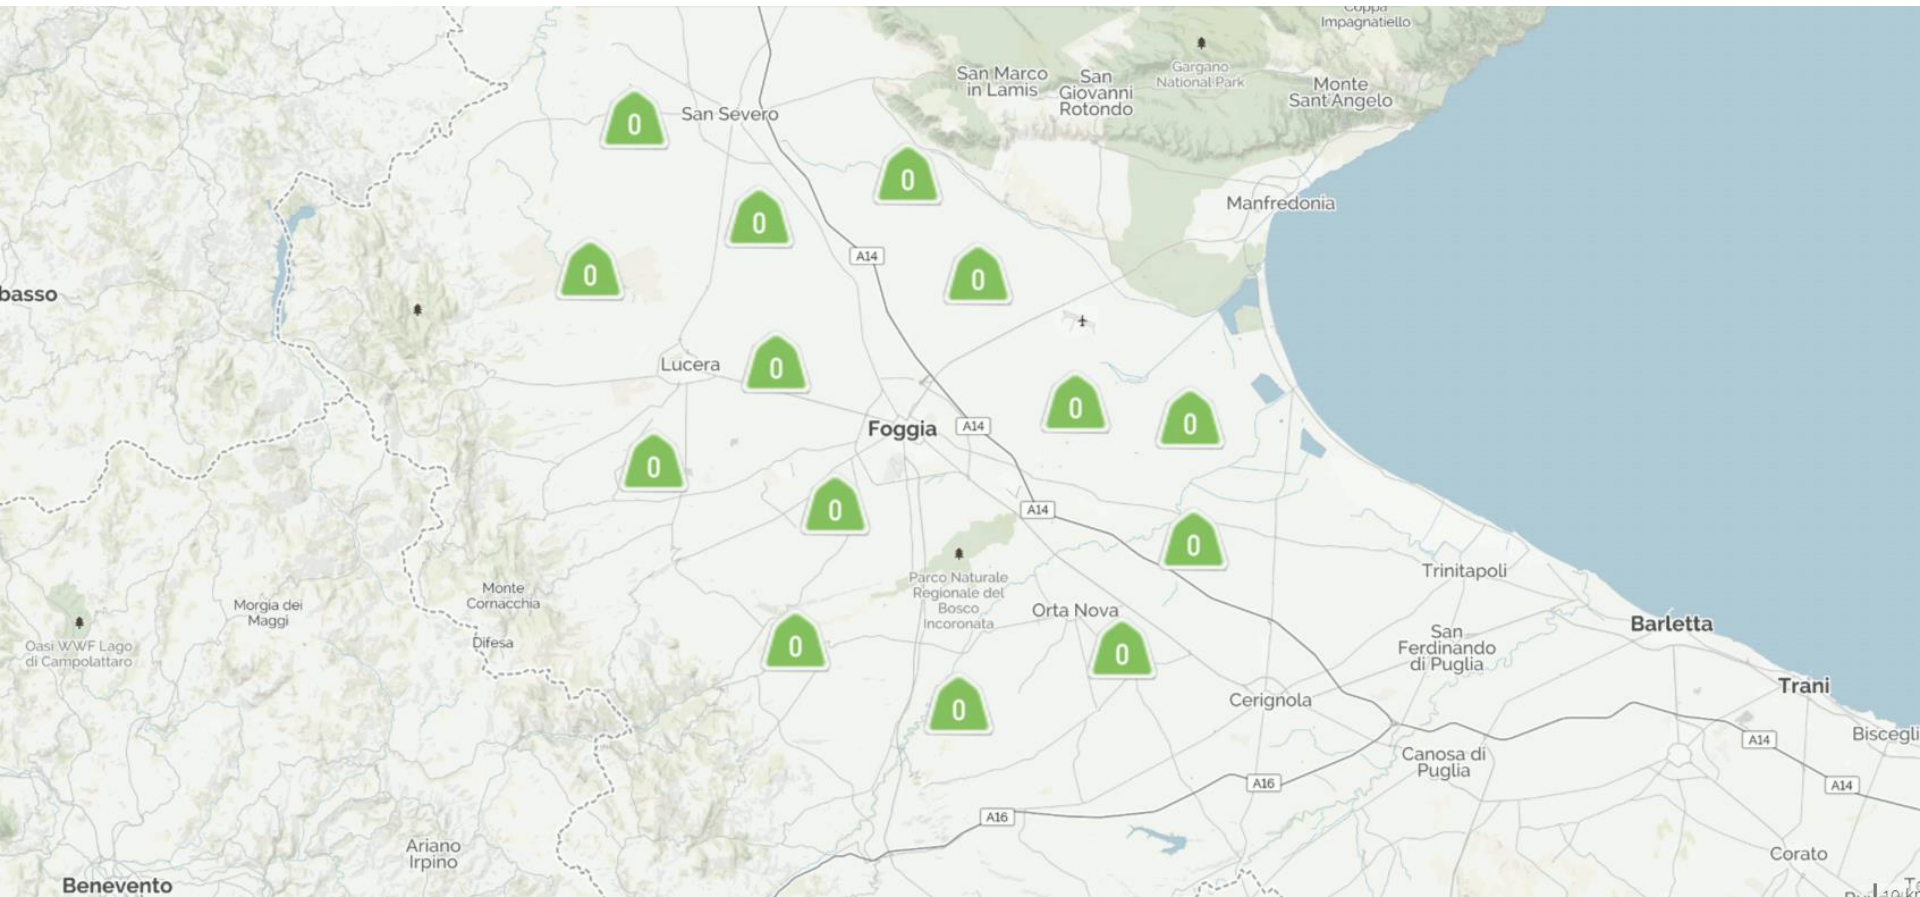

EGGS

CALENDAR	PEST FORECAST	PEST PRESSURE
Sunday	Eggs	••
Monday	Eggs/Larvae	••🐛
Tuesday	Eggs/Larvae	••🐛
Wednesday	Eggs/Larvae	••🐛

⏴ ⏵

⏴ ⏵

# Area-wide overview

Population overview, accumulated pest pressure, trends,...

# Area-wide overview – network density map