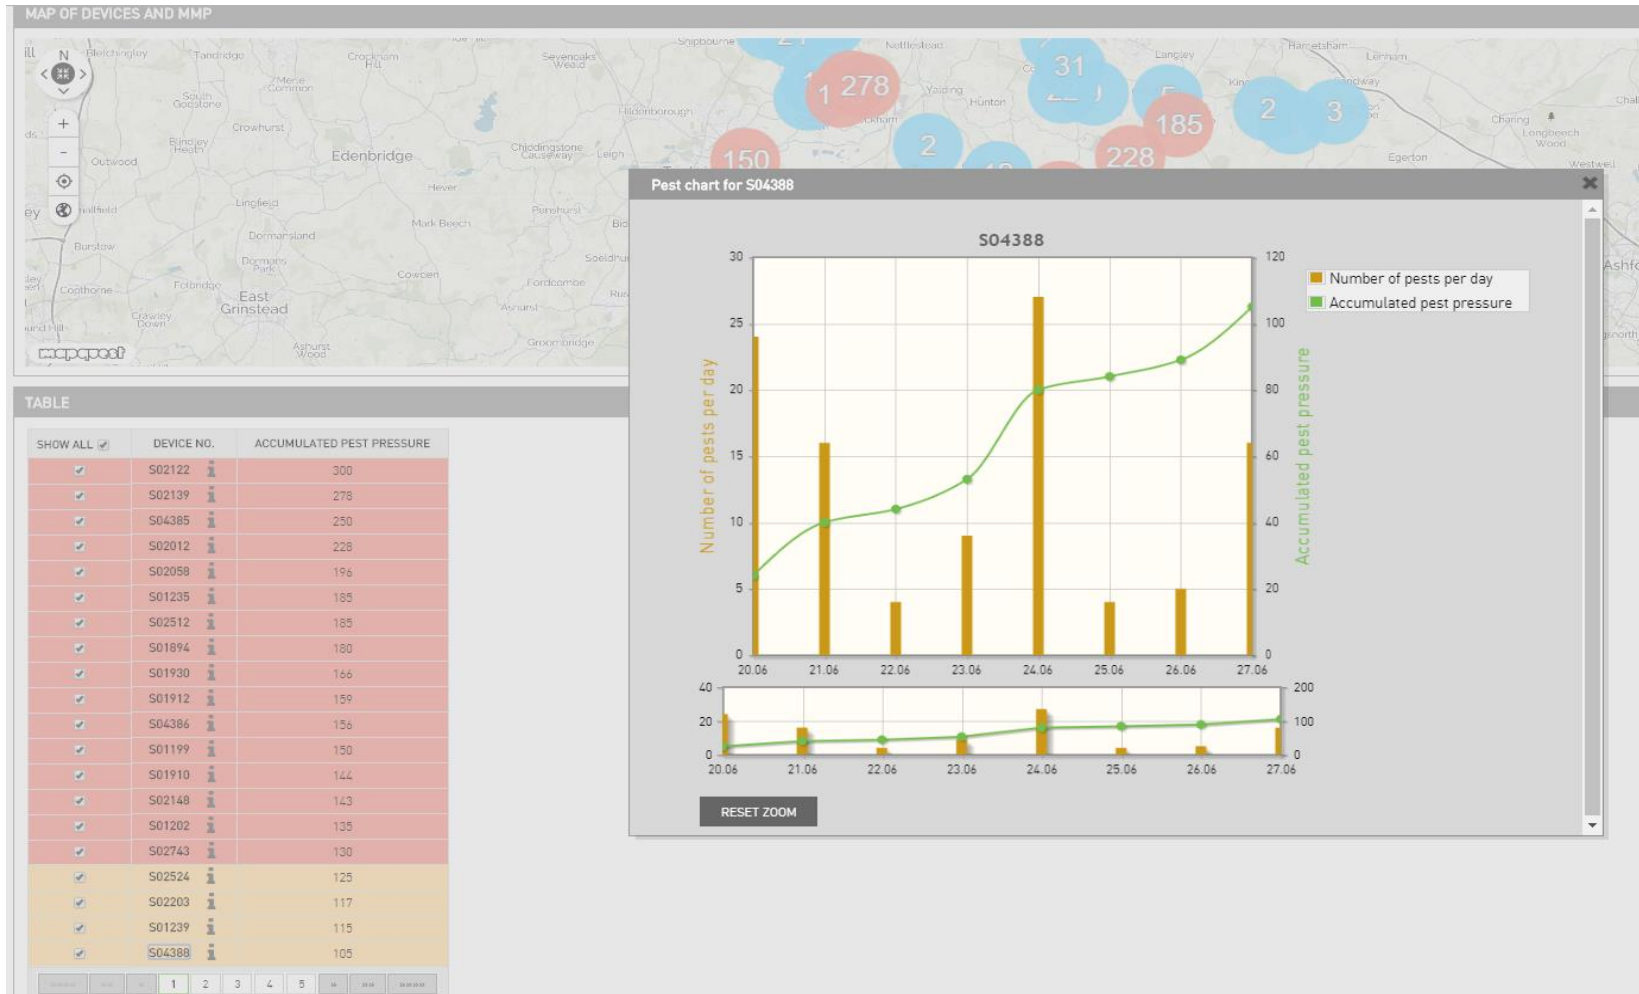

Area-wide overview

Population overview, accumulated pest pressure, trends,...