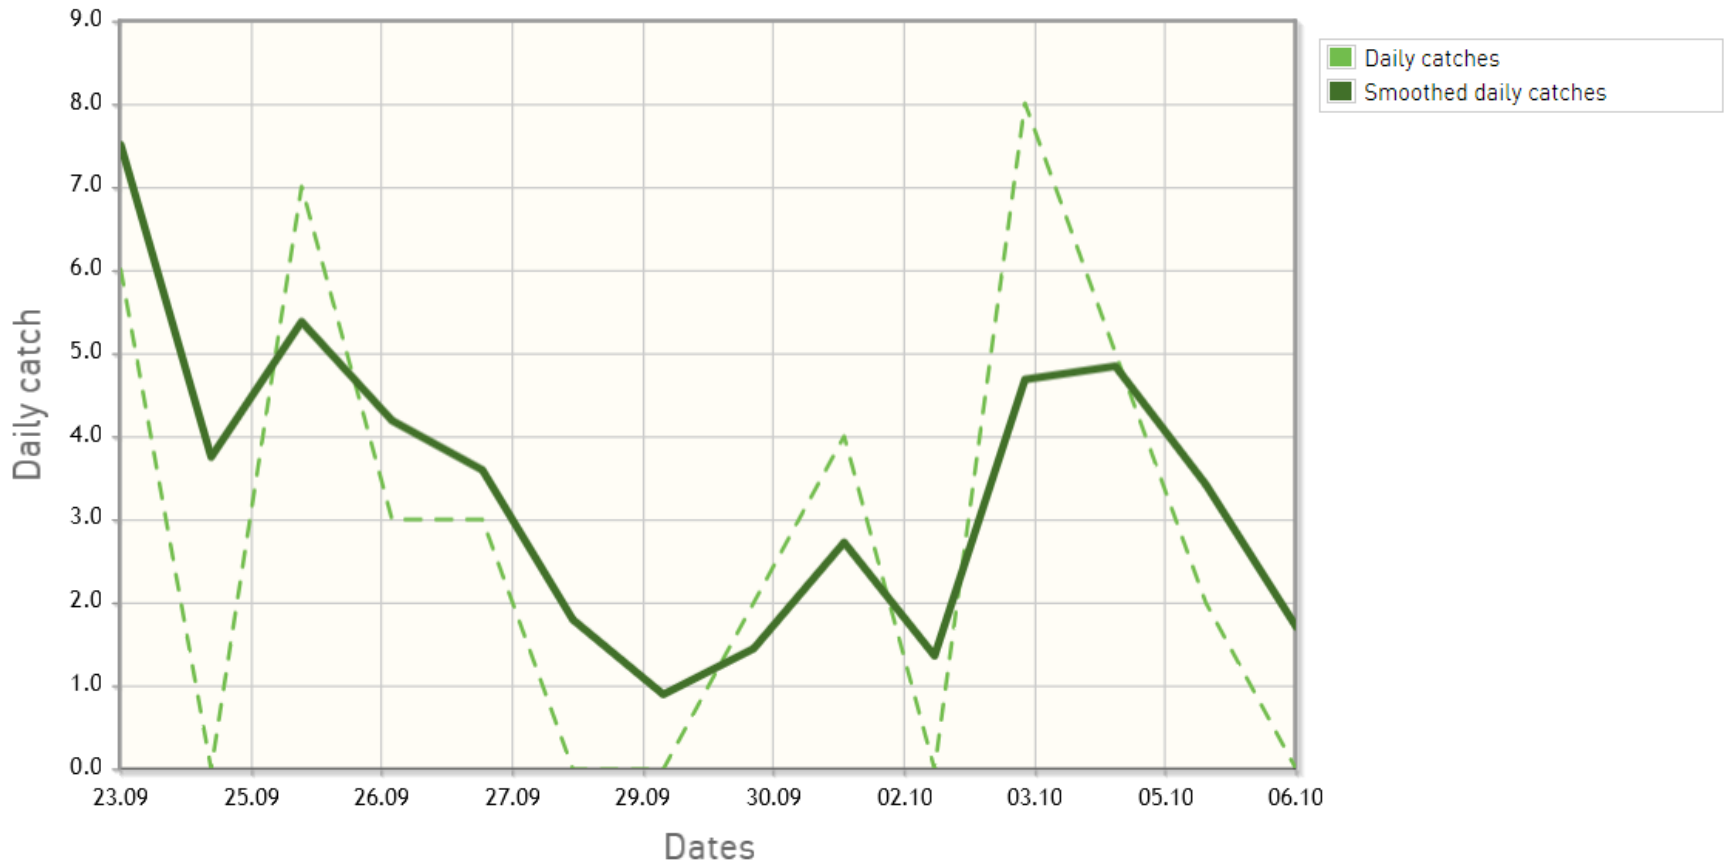

# Identifying peaks

Daily catches chart