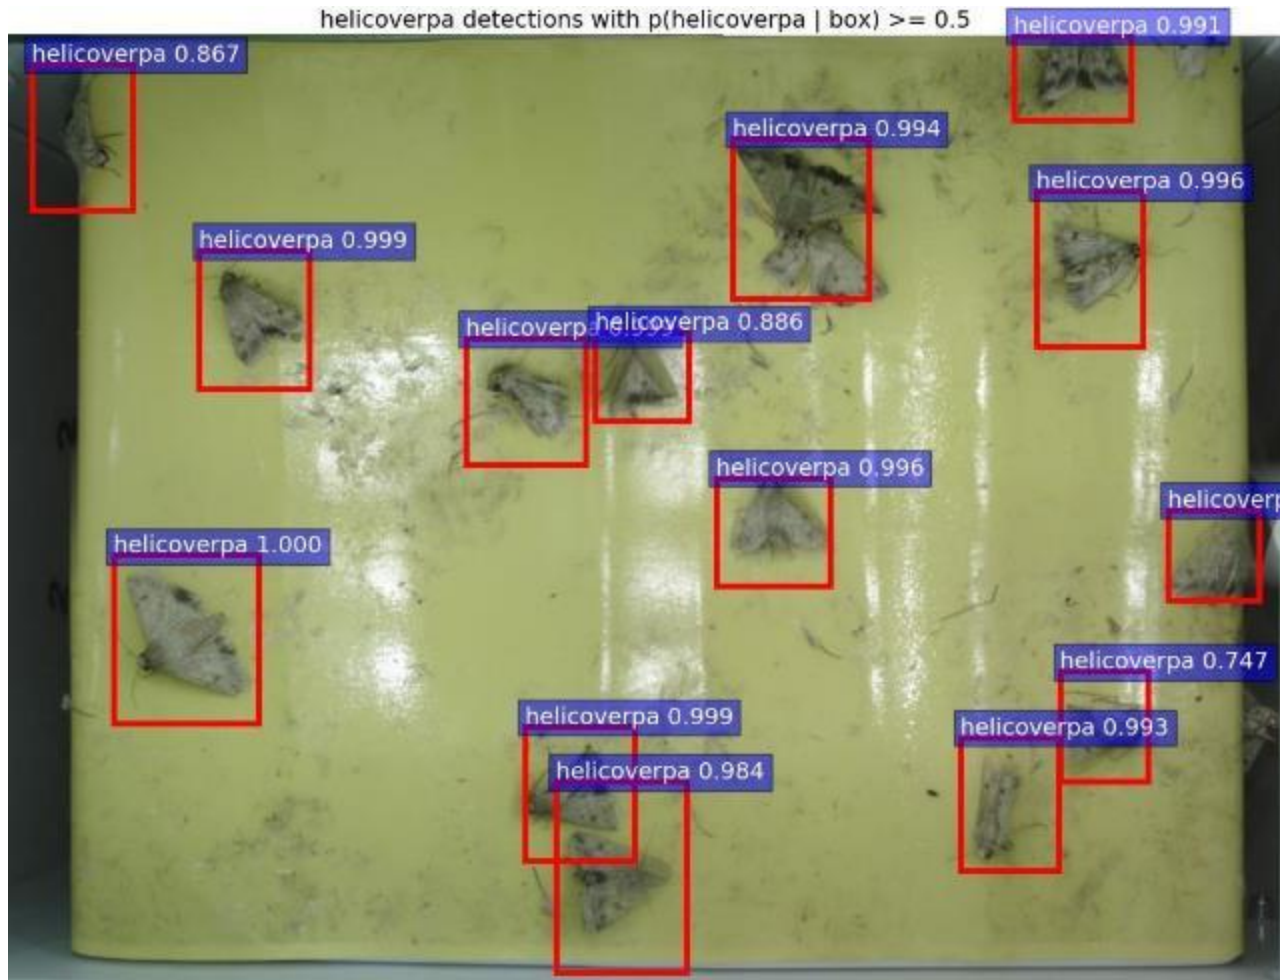

Deep learning used for automated pest marking and counting insects