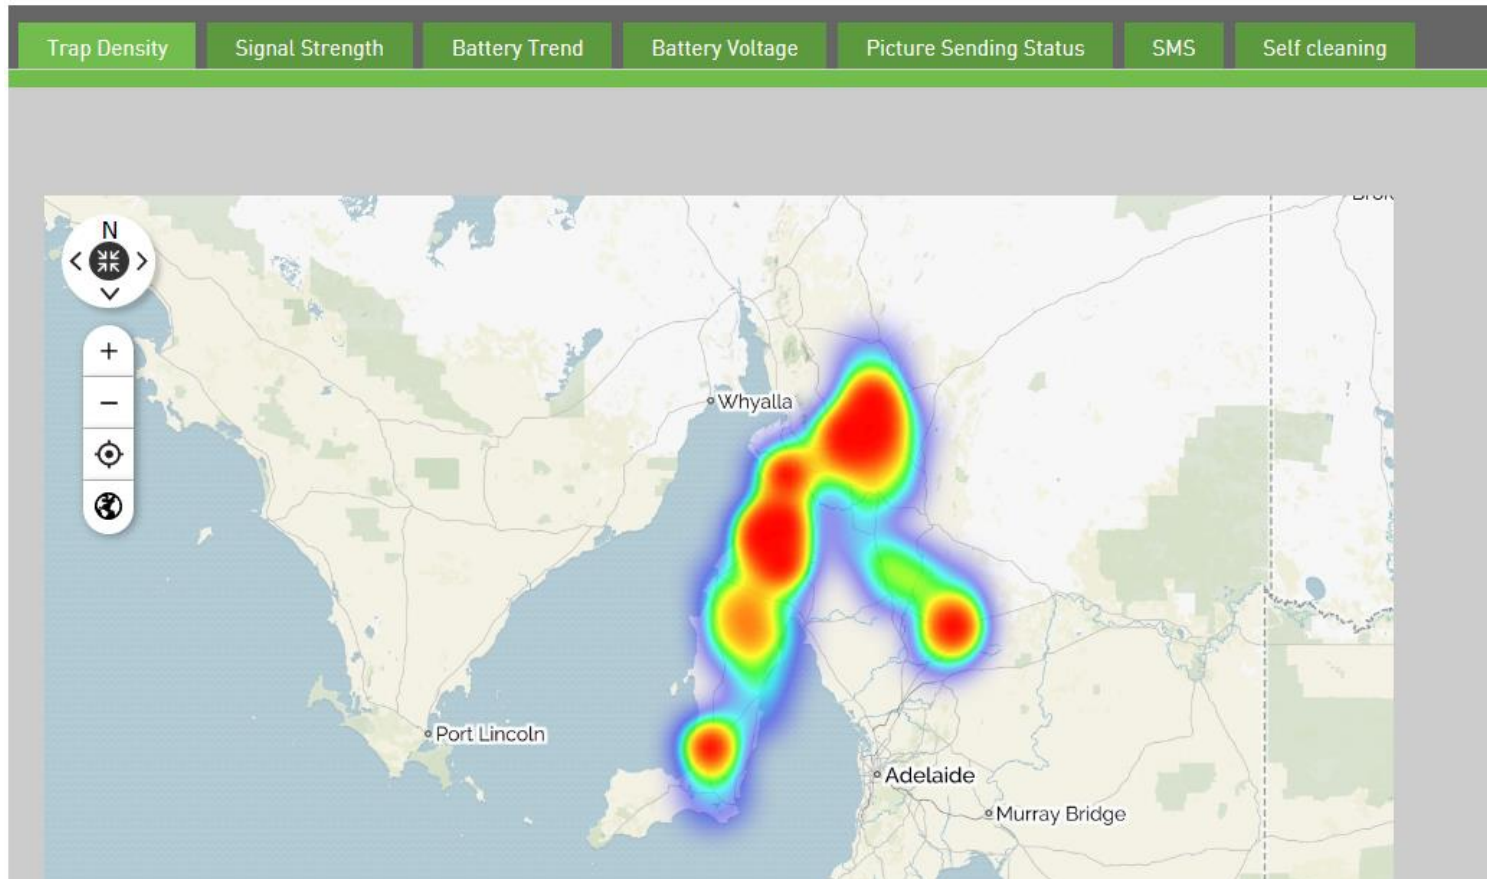

EGGS

CALENDAR	PEST FORECAST	PEST PRESSURE
Sunday	Eggs	••
Monday	Eggs/Larvae	••🐛
Tuesday	Eggs/Larvae	••🐛
Wednesday	Eggs/Larvae	••🐛

⏴ ⏵

⏴ ⏵

# Area-wide overview

Population overview, accumulated pest pressure, trends,...

# Area-wide overview – network density map