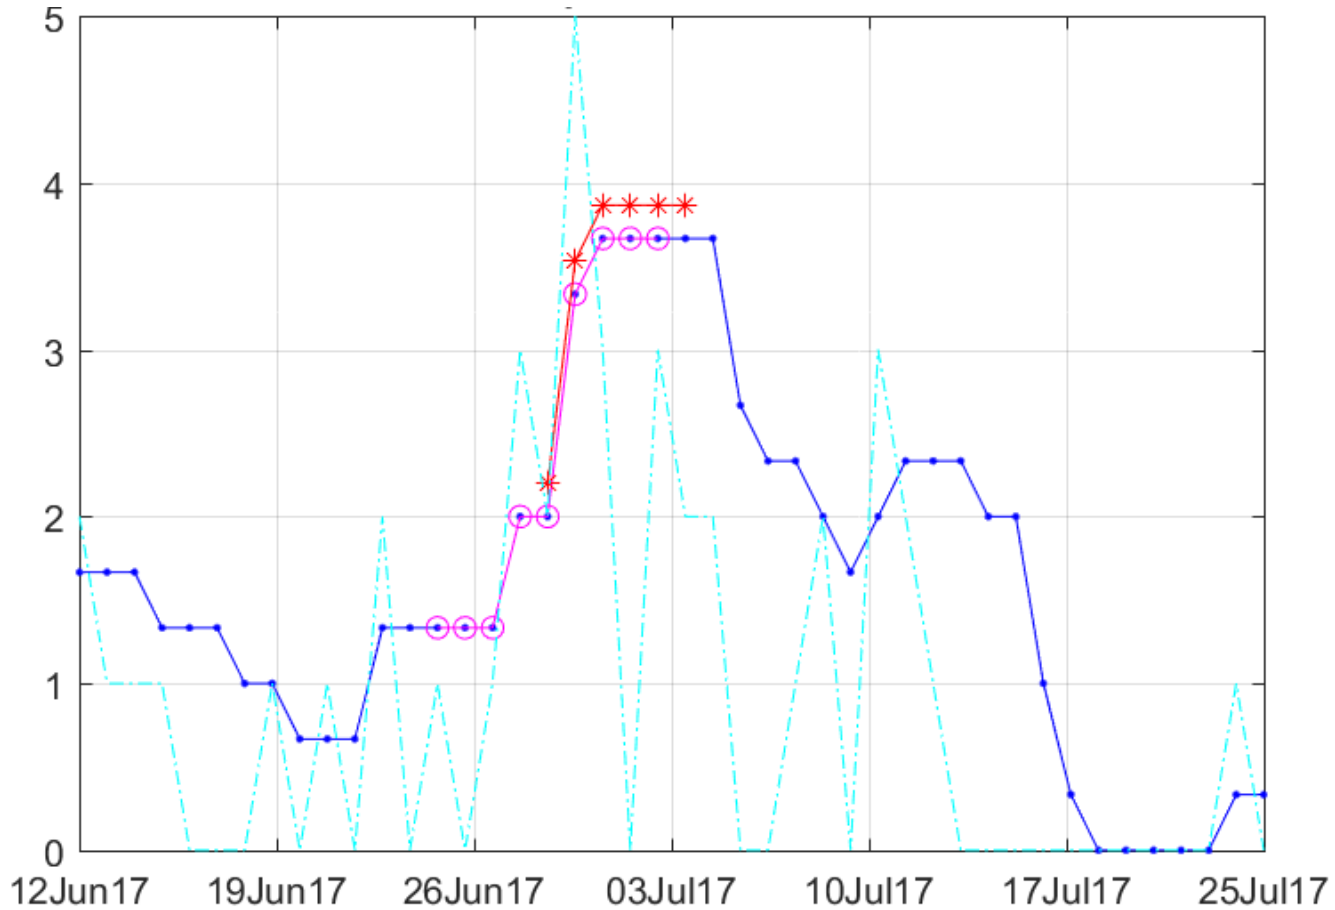

Trapview predictive service

Red Asterisk – forecast of pest population growth