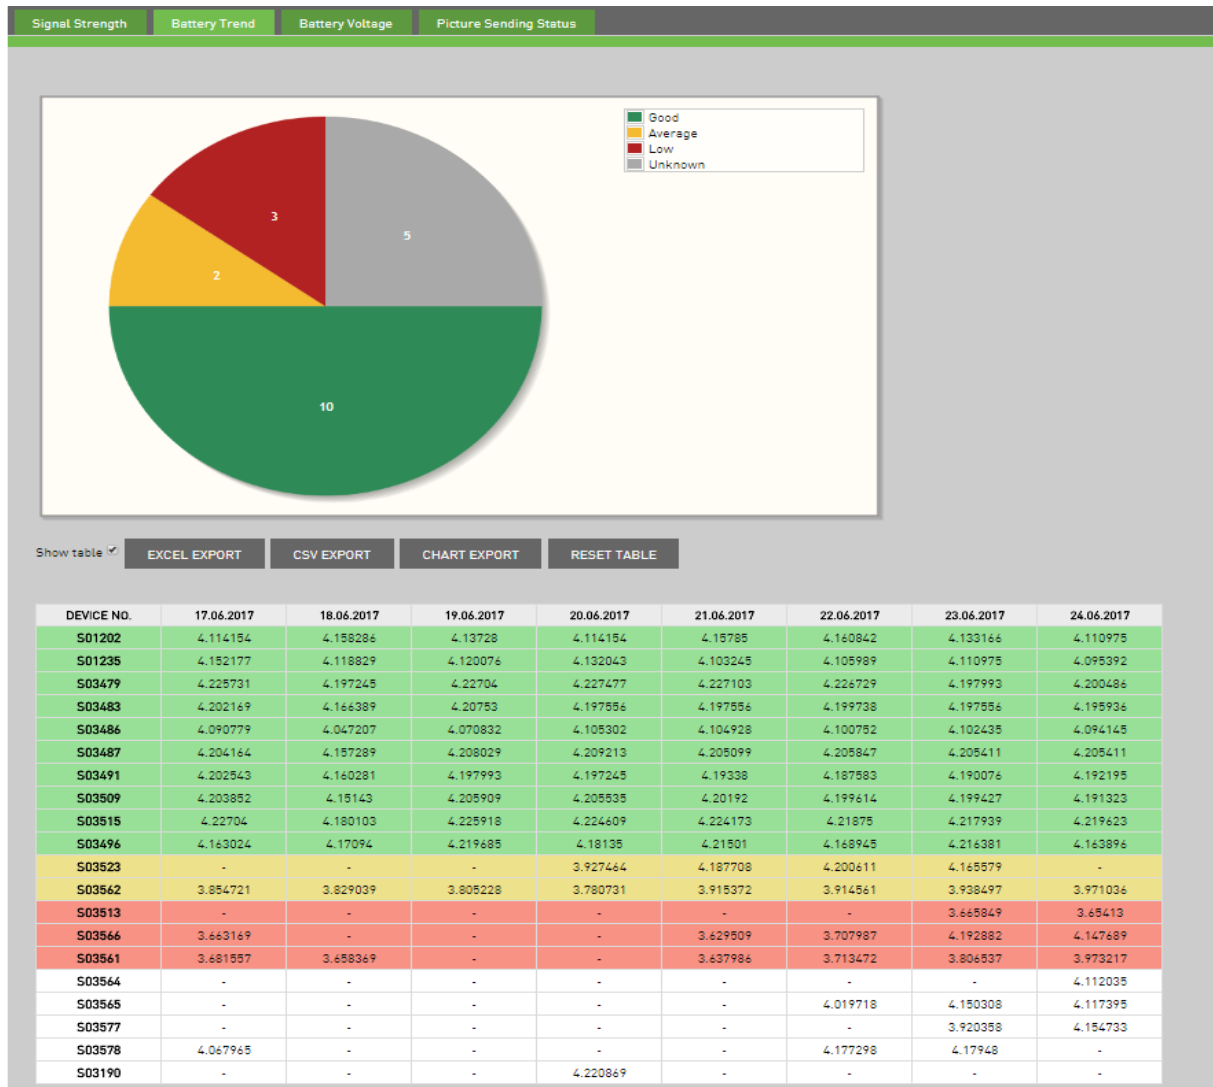

Area-wide network health

Signal strength, battery status, battery trends, picture sending status,...